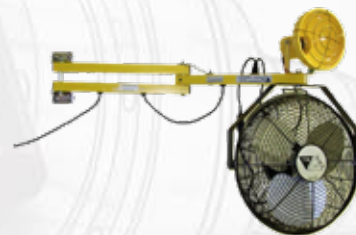

## DOCK LIGHTS

### > Poly Head Options

3051-0196 Poly Head Dock Light and LED Bulb with 40" Double Strut Arm

3051-0167 Poly Head Dock Light and Incandescent Bulb with 40" Double Strut Arm

3051-0177 Poly Head Dock Light and LED Bulb with 40" Double Strut Arm and 18" Heavy Duty fan rated for 3000 CFM