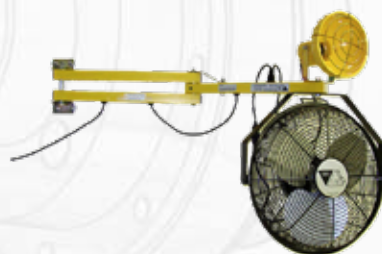

### > Poly Head Options

3051-0196 Poly Head Dock Light and LED Bulb with 40" Double Strut Arm

3051-0167 Poly Head Dock Light and Incandescent Bulb with 40" Double Strut Arm

3051-0177 Poly Head Dock Light and LED Bulb with 40" Double Strut Arm and 18" Heavy Duty fan rated for 3000 CFM

3051-0181 Poly Head Dock Light and LED Module with 40" Double Strut Arm

3051-0204 Poly Head Dock Light and LED Bulb with 60" Double Strut Arm and 18" Heavy Duty fan rated for 3000 CFM

3051-0186 Poly Head Dock Light and LED Bulb with 60" Double Strut Arm