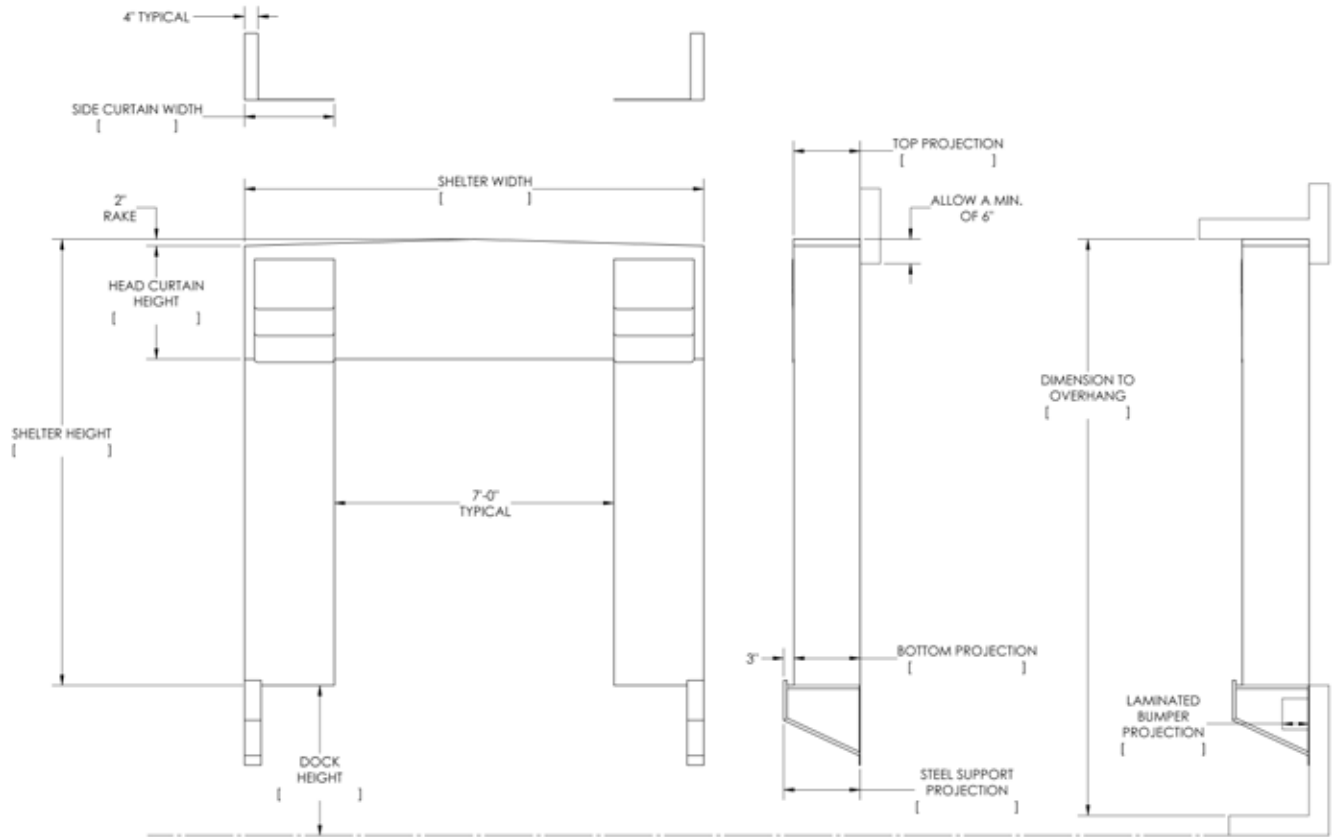

RF Dock Shelter

SPECIFICATIONS

PRODUCT SUMMARY

Rigid Series Dock Shelter—provides maximum dock protection and full access to trailers while minimizing pressure on the building wall. The RF Series features high wear-resistant fabric with double lock-stitched seams, bottom corner draft pads, protective corner reinforcement pleats, wind retention straps and a 36-inch drop head curtain with fiberglass stays. The raked header with translucent fiberglass top provides natural light, permits water drainage, and provides snow load support.

Sales Rep: _____

APPLICATION DATA

Door Width: _____ FT. _____ IN.

Door Height: _____ FT. _____ IN.

Dock Height: _____ FT. _____ IN.

Bumper Projection: _____ IN.

Wall Setback (S): _____ IN.

Leveler Cantilever (C): _____ IN.

City & State: _____

RF-SERIES OPTIONS

HEAD FRAME Width 132 138 144 Other _____ IN.

HEAD FRAME Options

Materials Wood Galvanized Steel Channel
 Shape Raked Flat
 Head Curtain Drop 30 36 42 48 54 Other _____ IN.